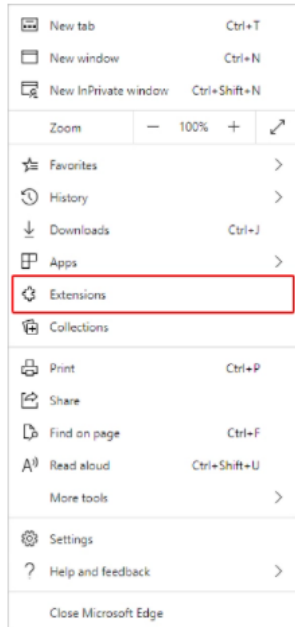

How to remove an Edge browser extension

1. Open **Microsoft Edge**
2. Click the **Settings and more** icon  Microsoft Edge More menu in the upper-right corner of the browser window.
3. In the drop-down menu that appears, select **Extensions**.