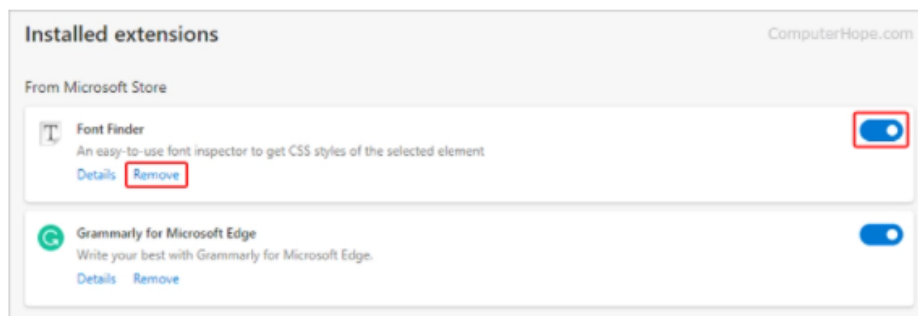

4. In the centre of the screen, under *Installed extensions*, there is a list of installed extensions.